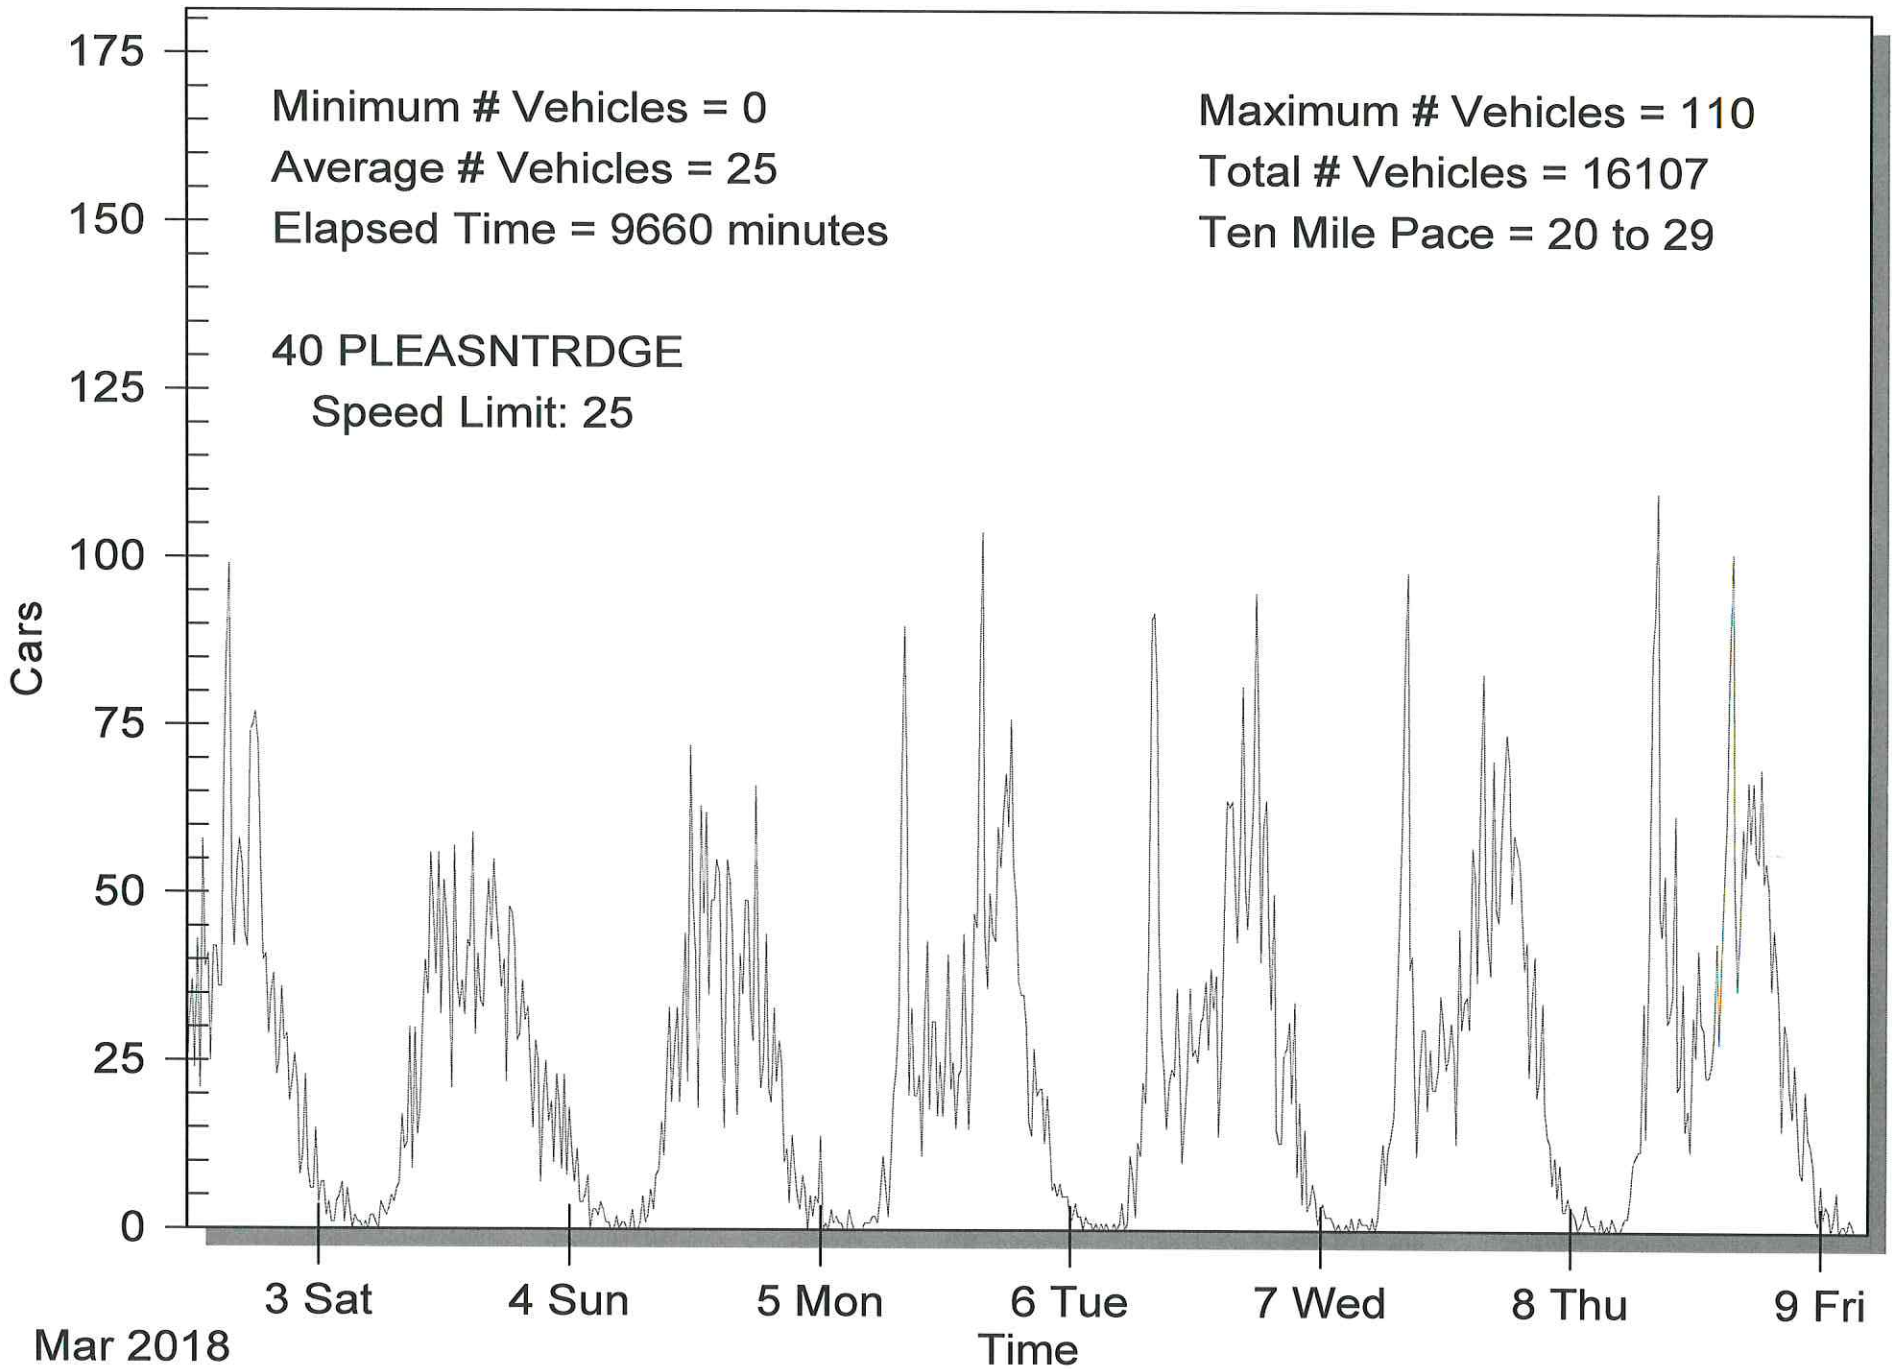

Cars vs. Time

FILENAME: <1B00034.DAT>