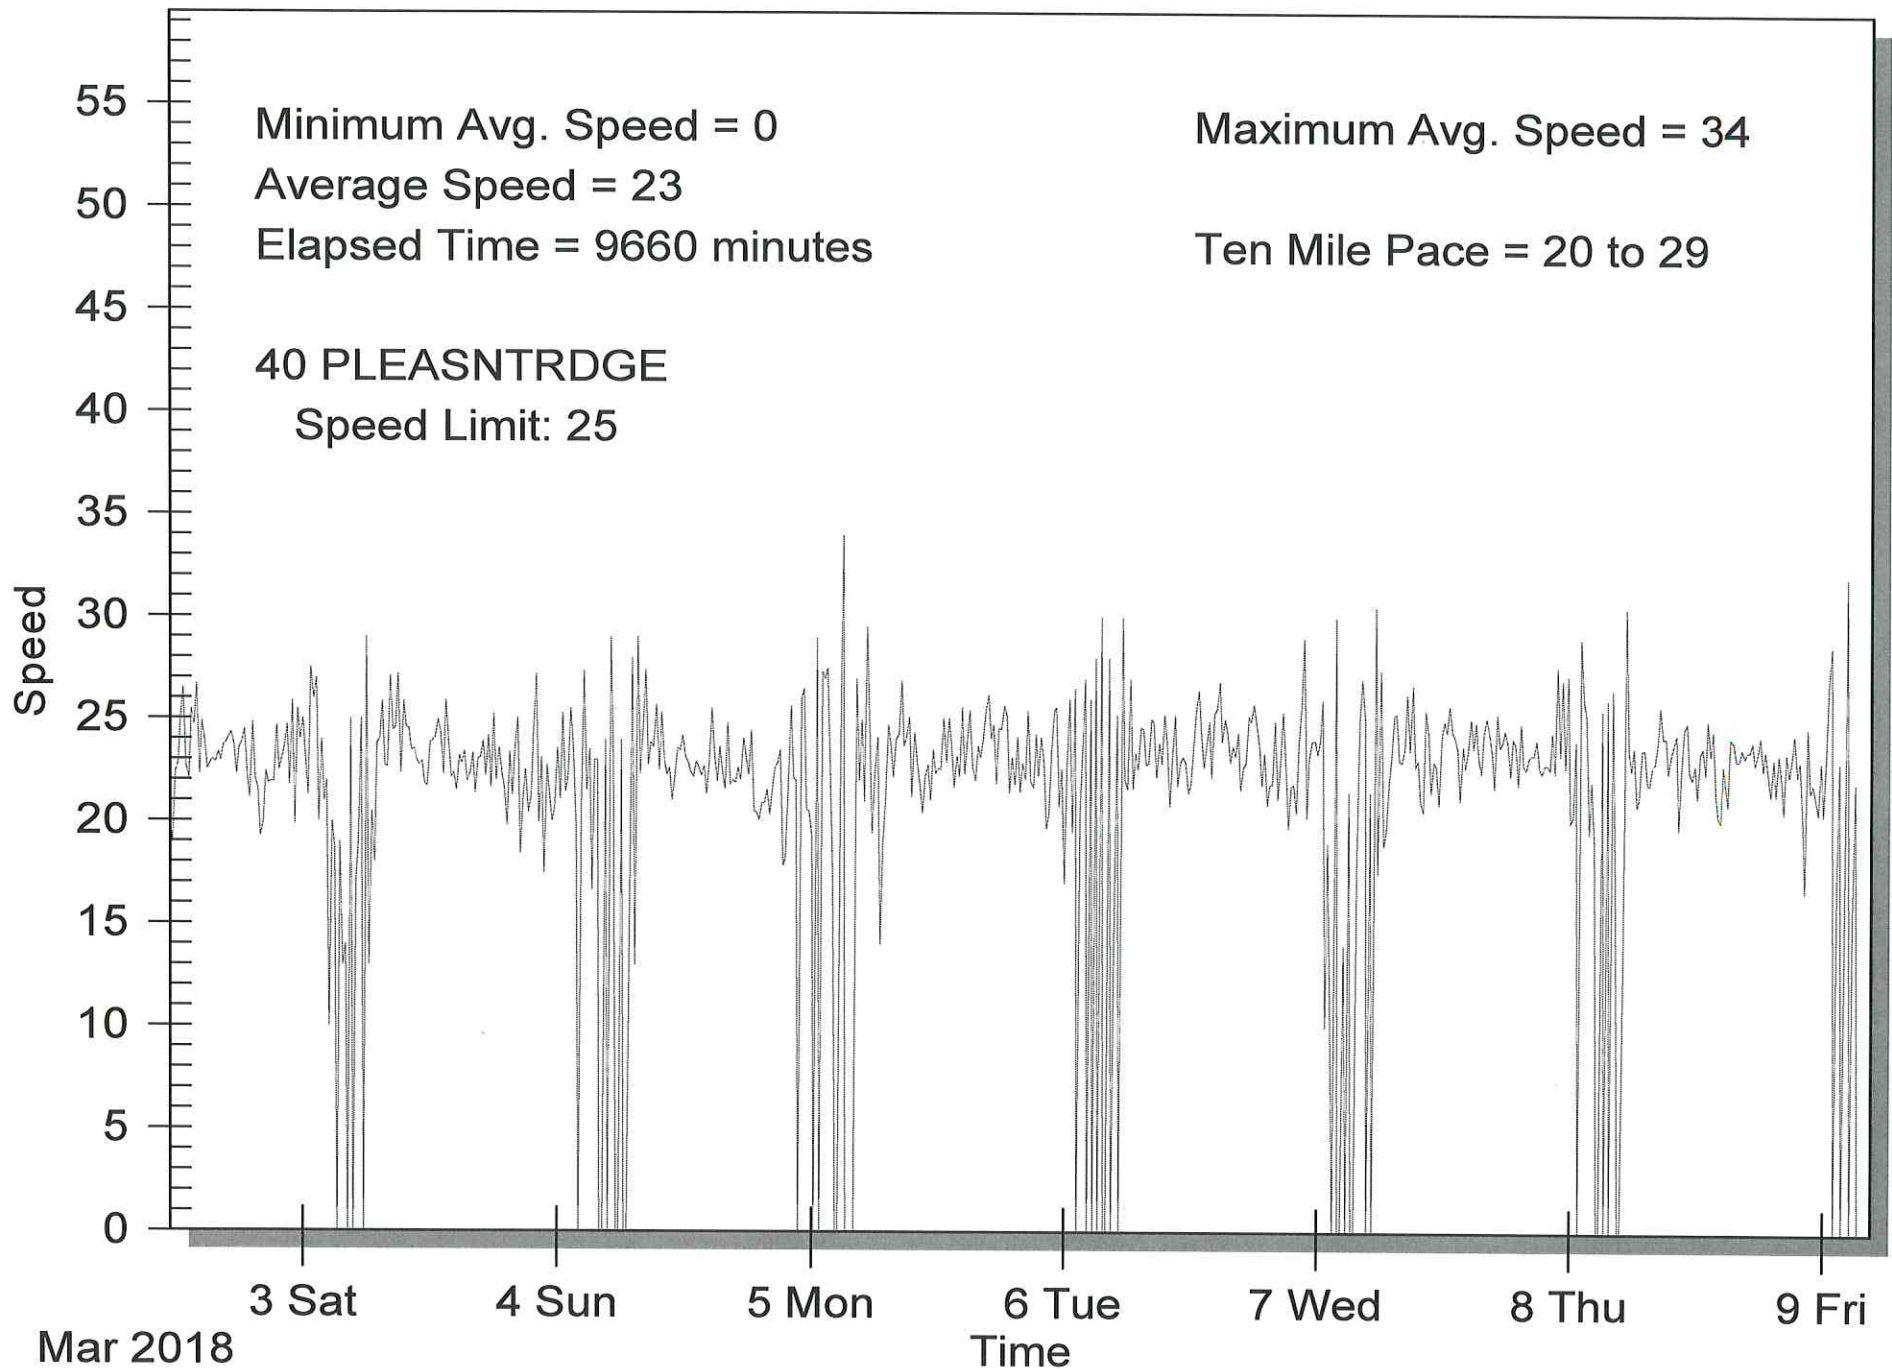

Speed vs. Time

FILENAME: <1B00034.DAT>