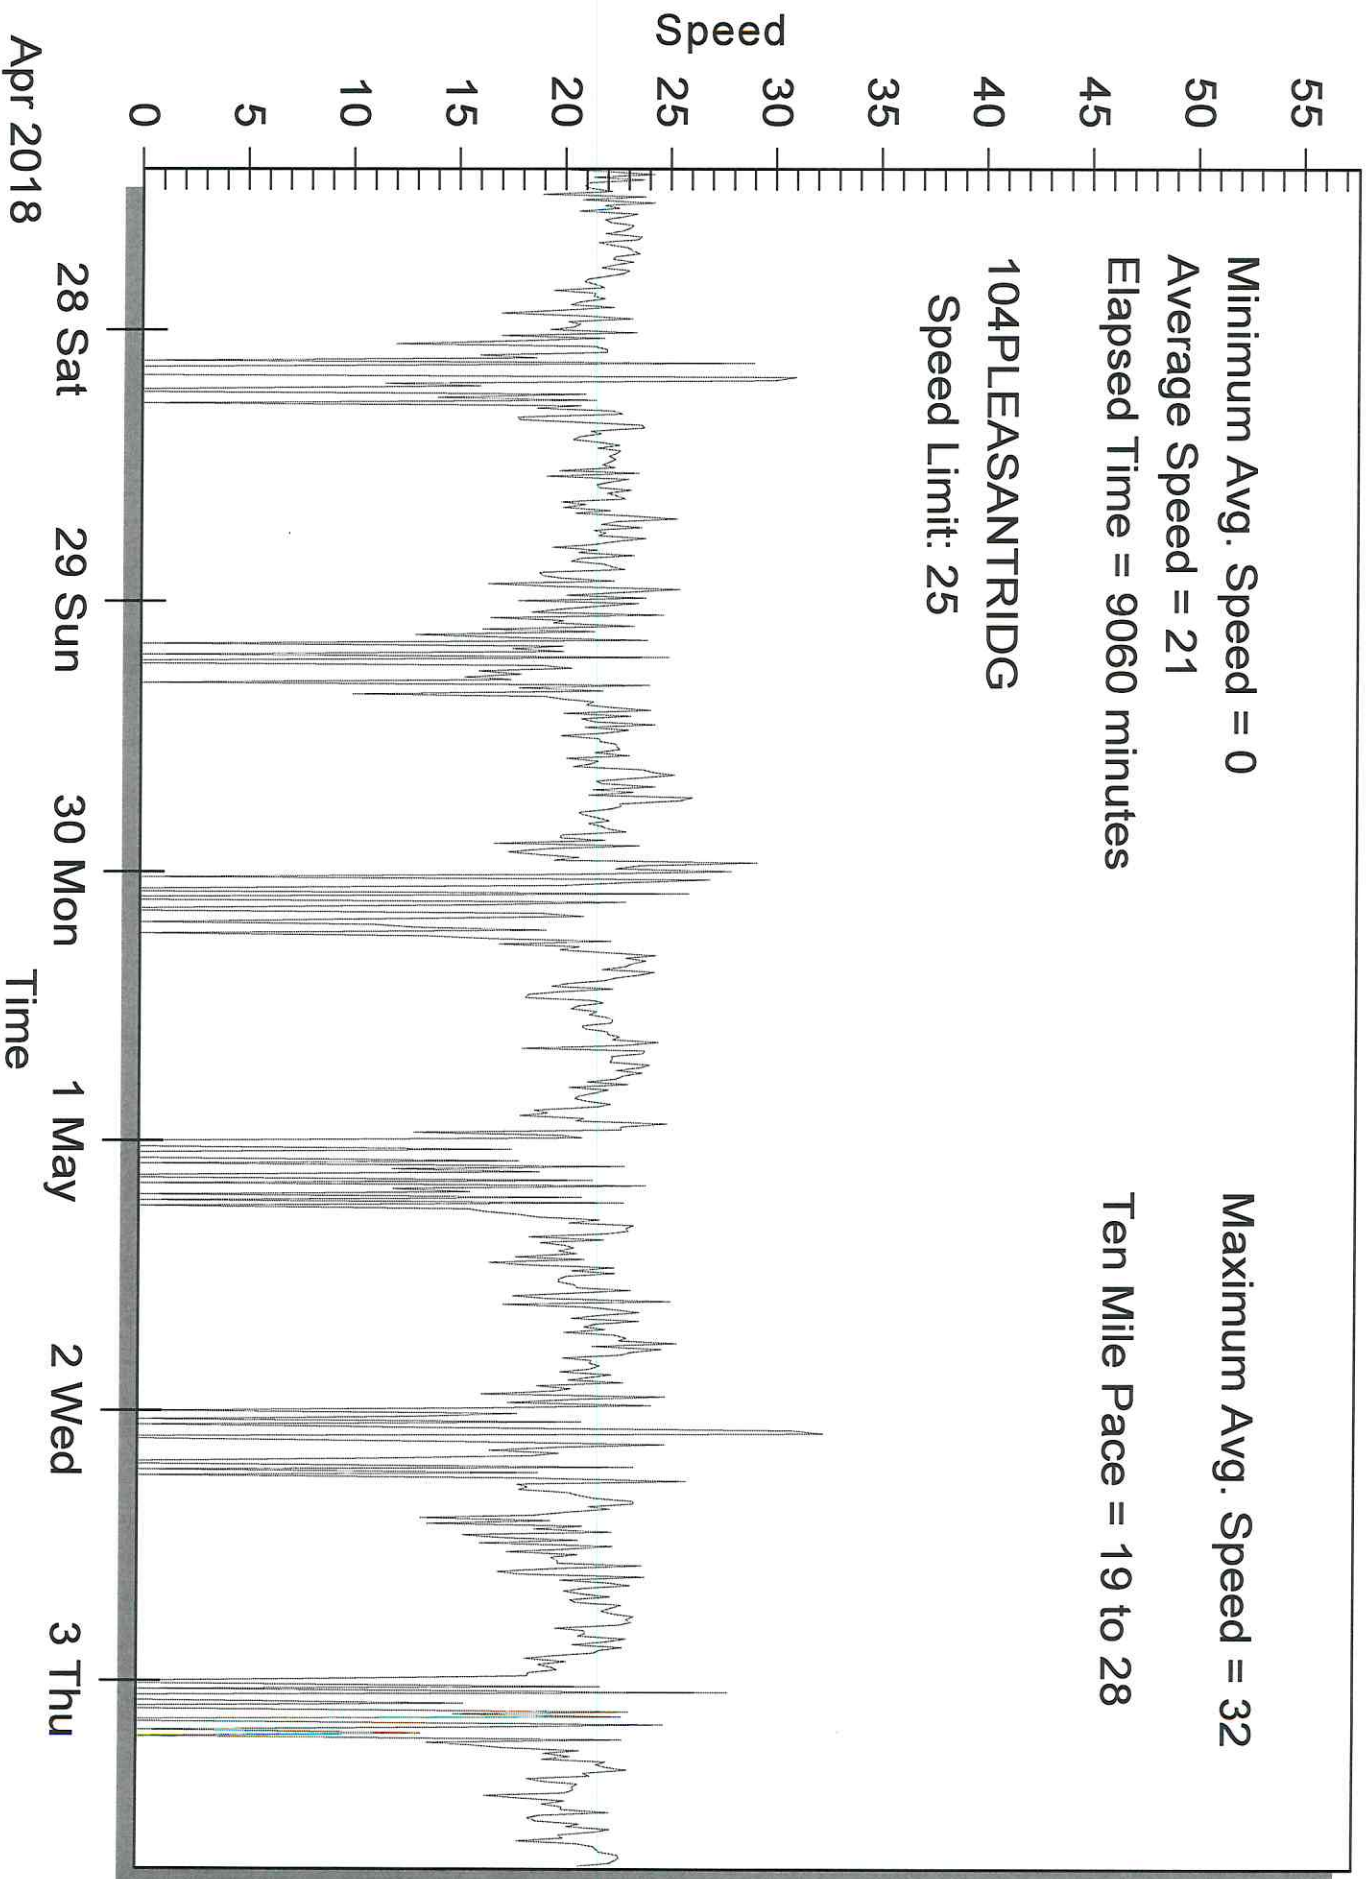

Speed vs. Time

FILENAME: <1B00041.DAT>

Minimum Avg. Speed = 0

Maximum Avg. Speed = 32

Average Speed = 21

Elapsed Time = 9060 minutes

Ten Mile Pace = 19 to 28

104PLEASANTRIDG

Speed Limit: 25