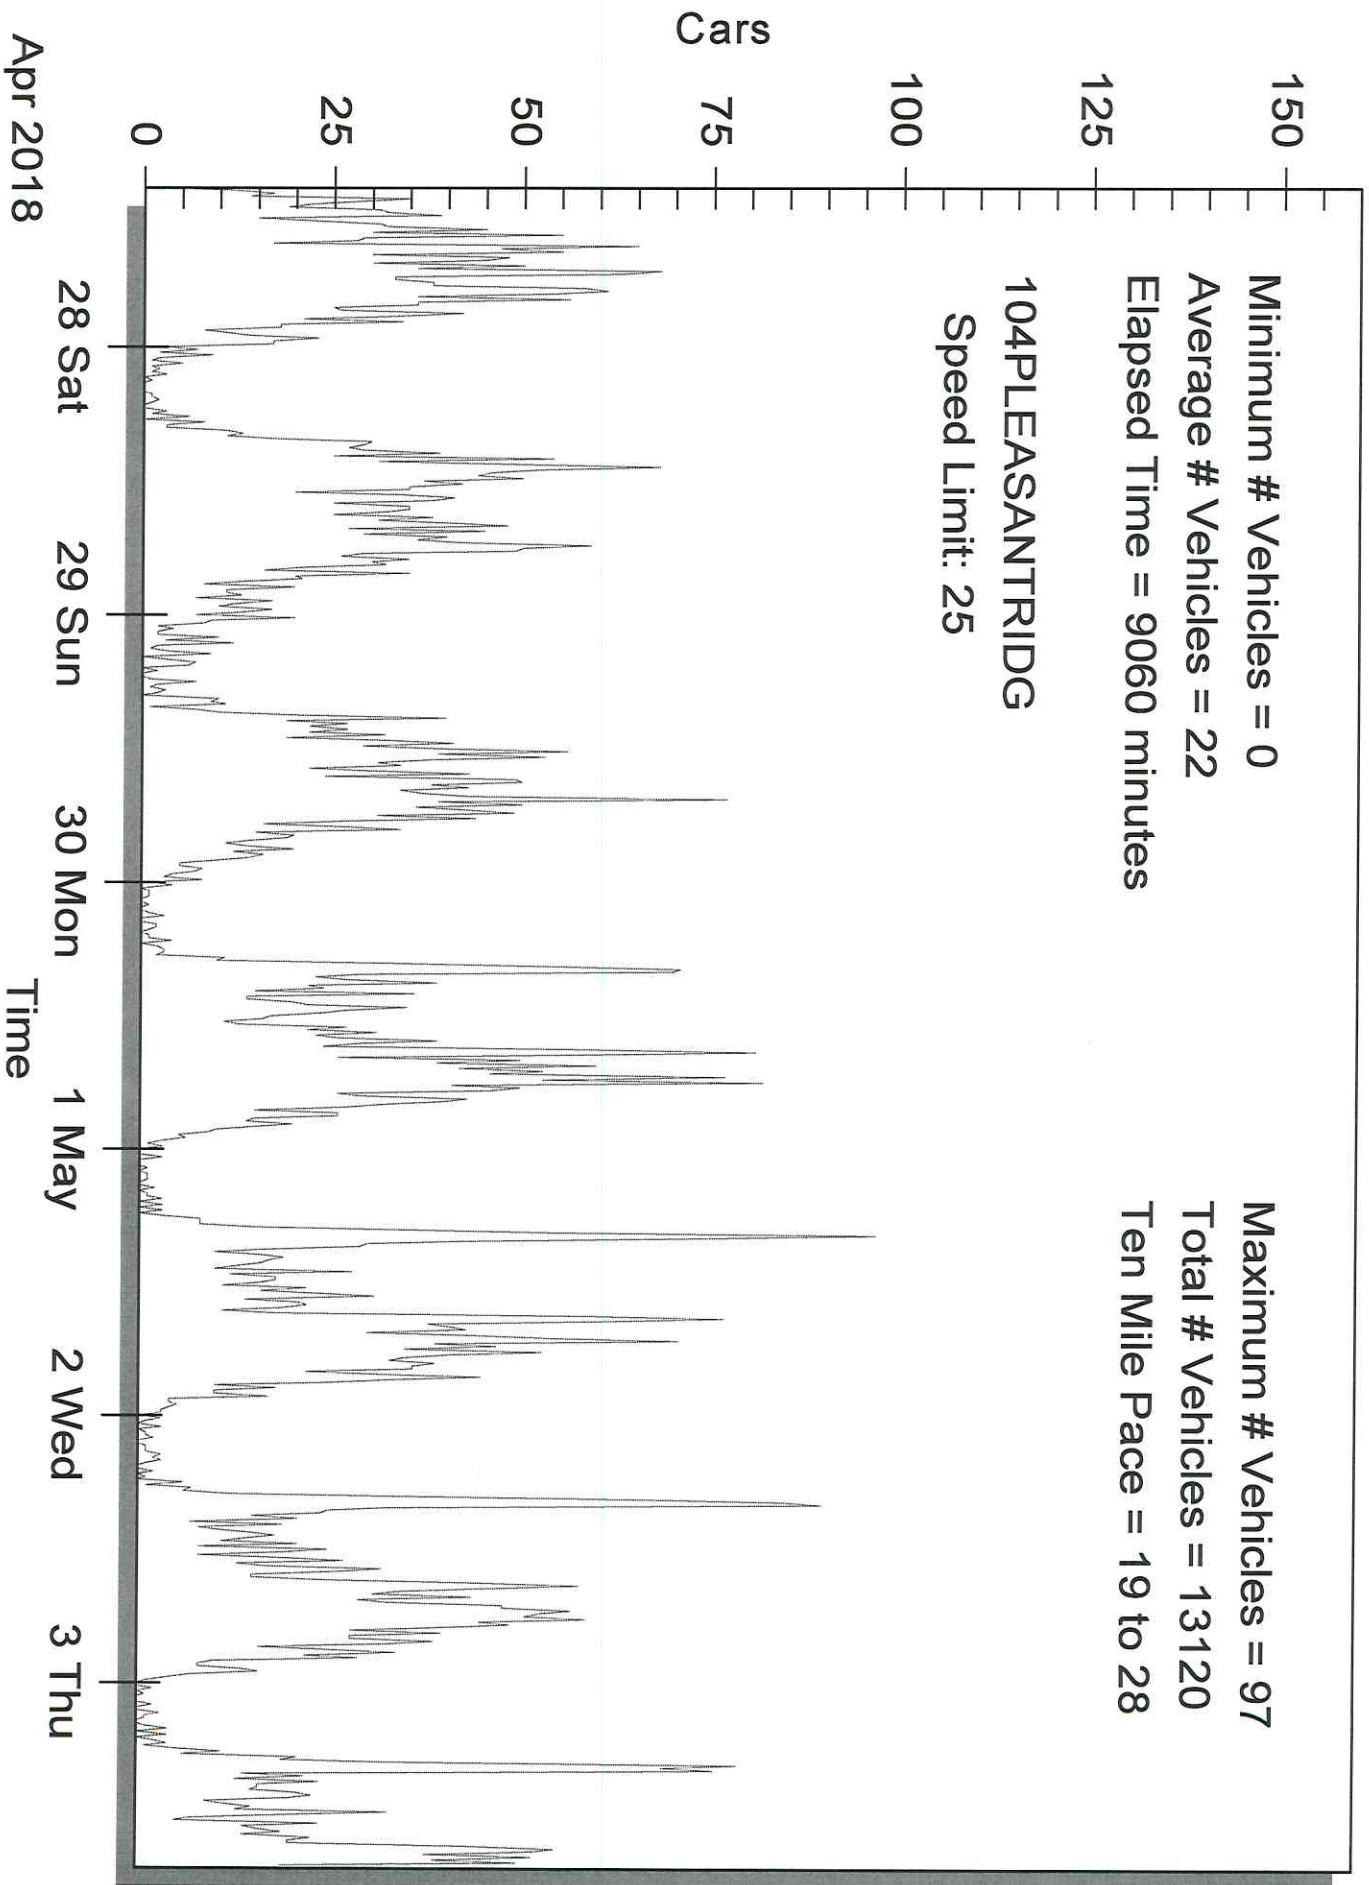

STEALTH SURVEY INFO

<104PLEASANTRIDG>

<>

POSTED SPEED LIMIT: <25>

SURVEY STARTED: <2018/04/27 09:41>

FILENAME: 1B00041.DAT

MIN SPEED ALLOWED <10> MAX SPEED ALLOWED <125>

TOTAL VEHICLES = 13120

MINIMUM SPEED = 10

MAXIMUM SPEED = 50

AVERAGE SPEED = 21.84

50th PERCENTILE = 22

85th PERCENTILE = 28

TEN MILE PACE = 19 to 28

END OF REPORT

Cars vs. Time

FILENAME: <1B00041.DAT>

Minimum # Vehicles = 0
Average # Vehicles = 22
Elapsed Time = 9060 minutes

Maximum # Vehicles = 97
Total # Vehicles = 13120
Ten Mile Pace = 19 to 28

104PLEASANTRIDG
Speed Limit: 25

104PLEASANTRIDG

Speed Limit: 25