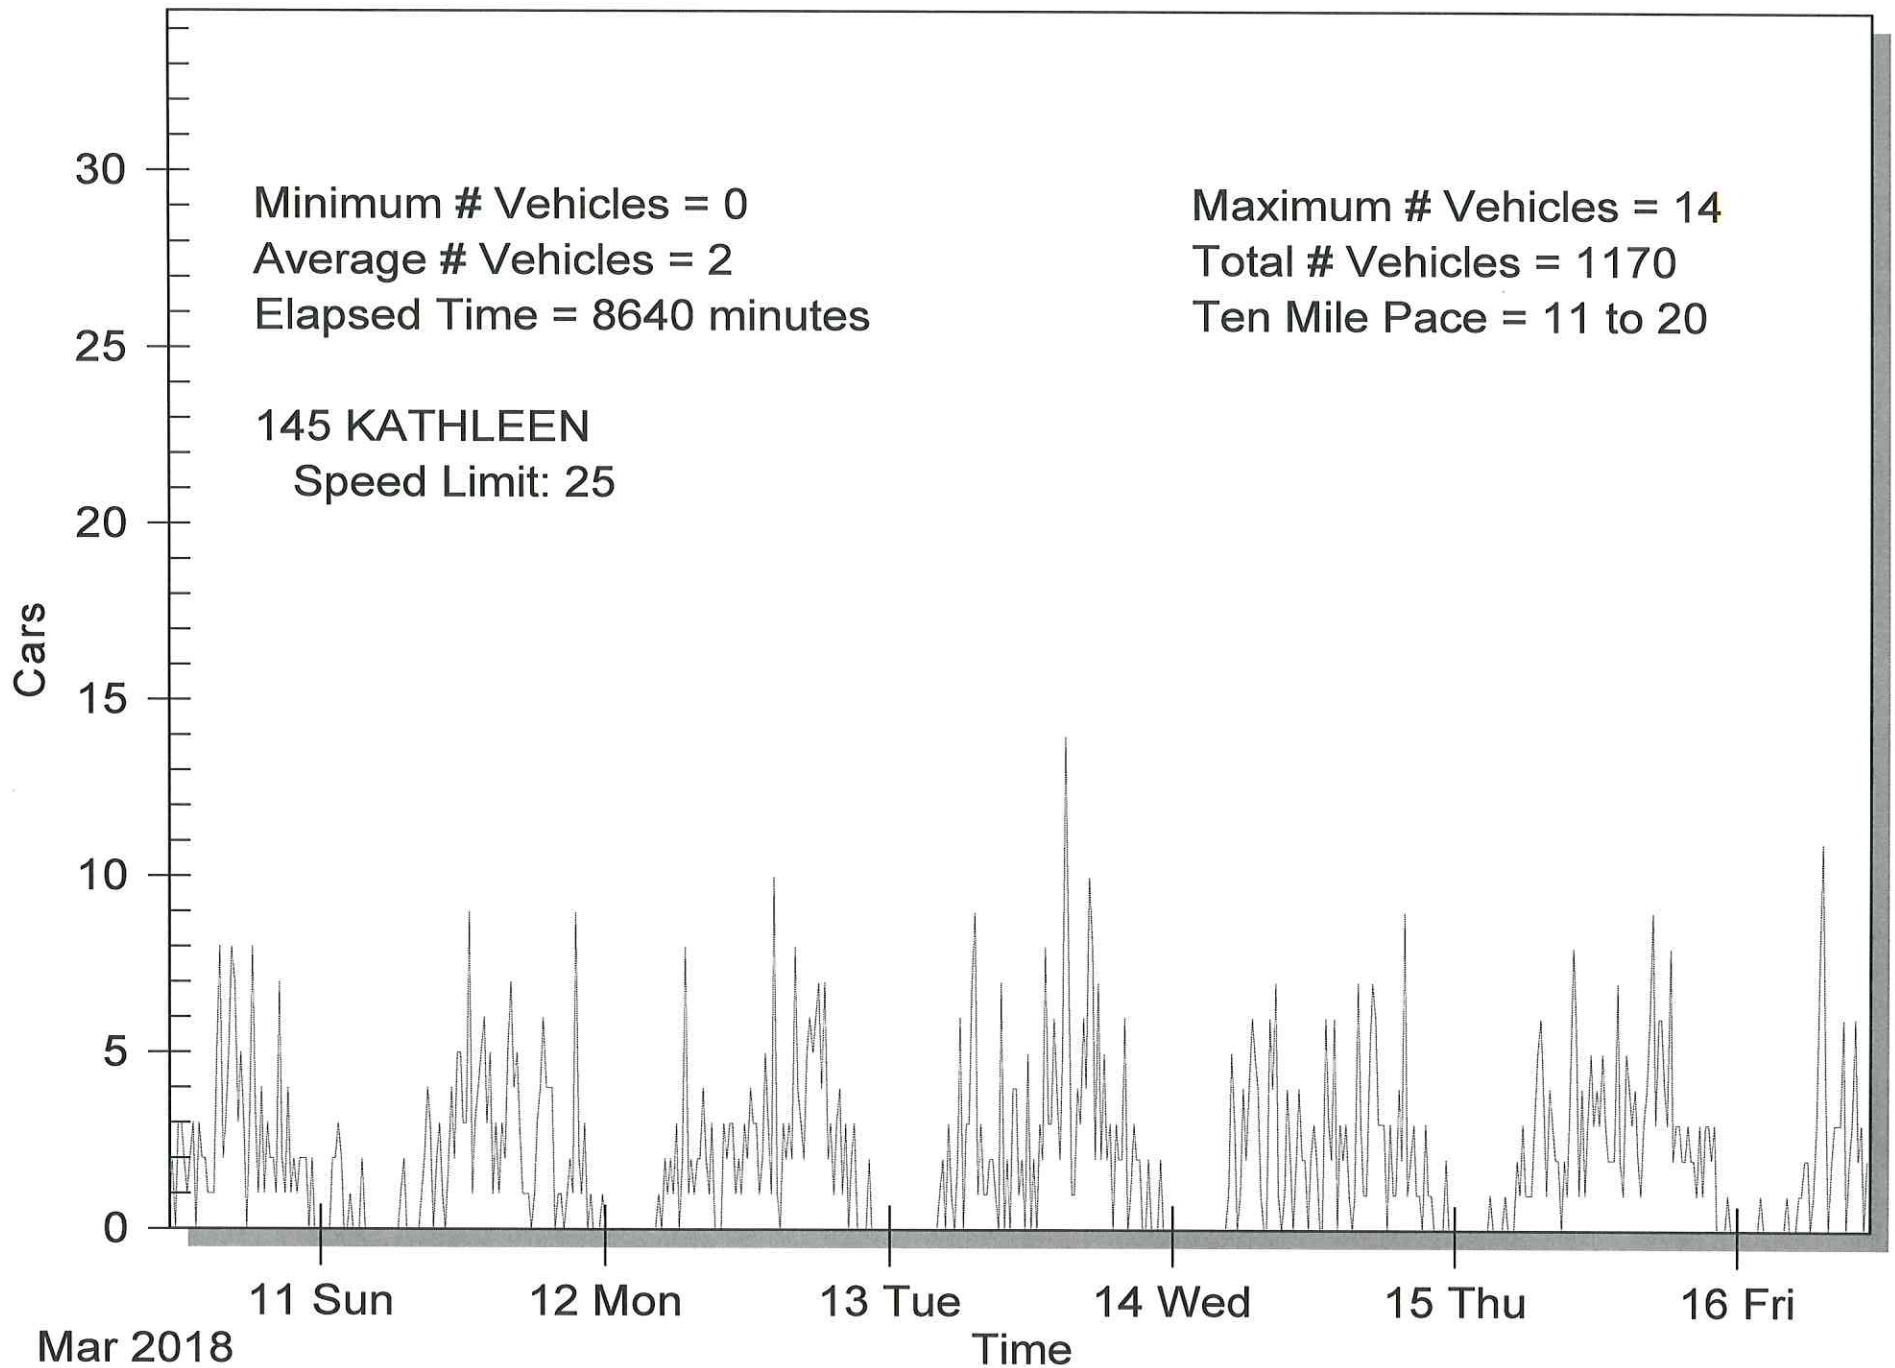

Cars vs. Time

FILENAME: <1B00036.DAT>