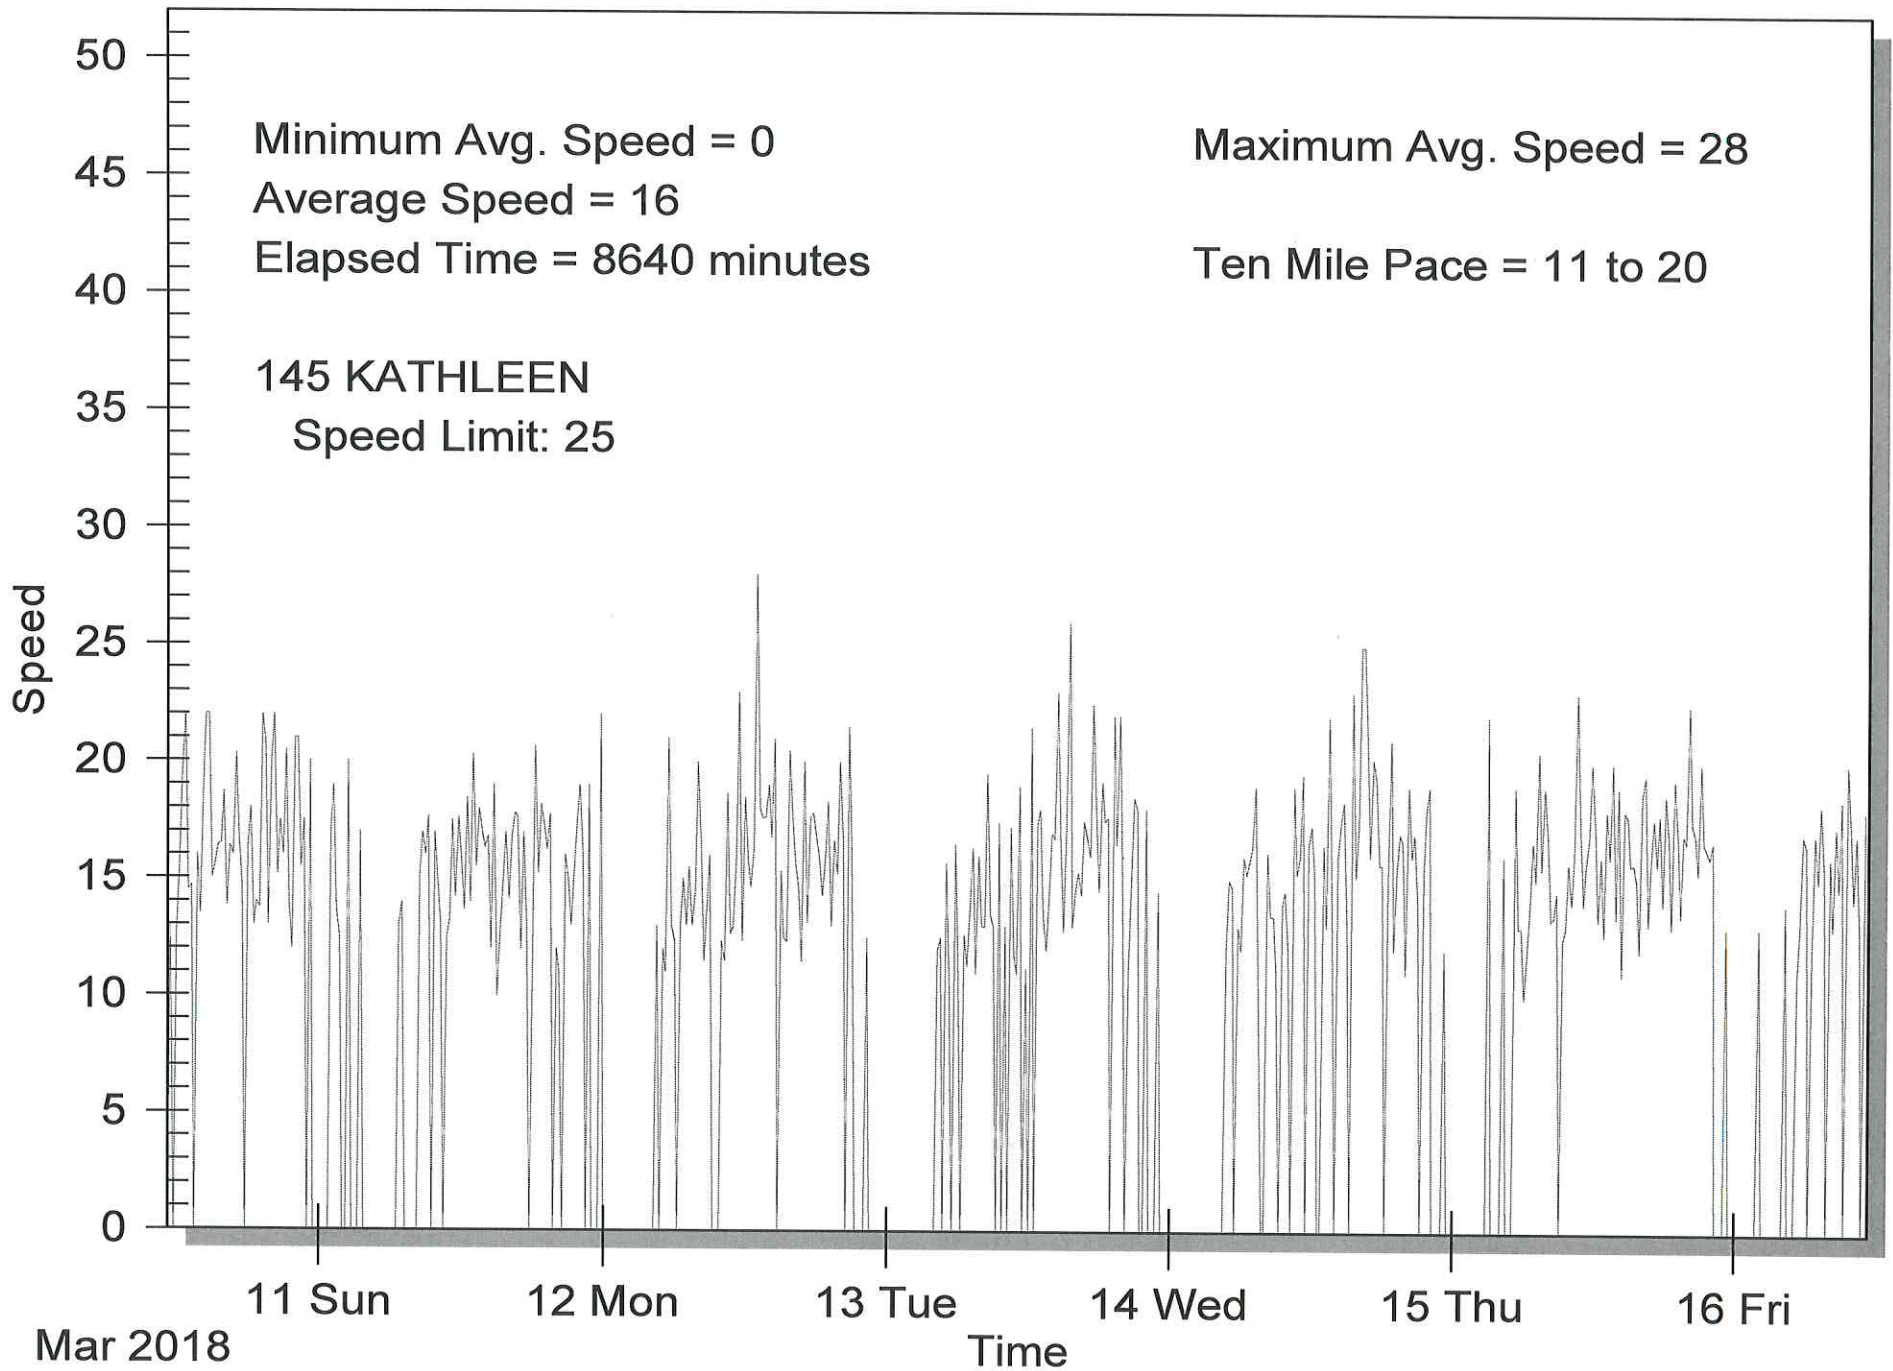

Speed vs. Time

FILENAME: <1B00036.DAT>