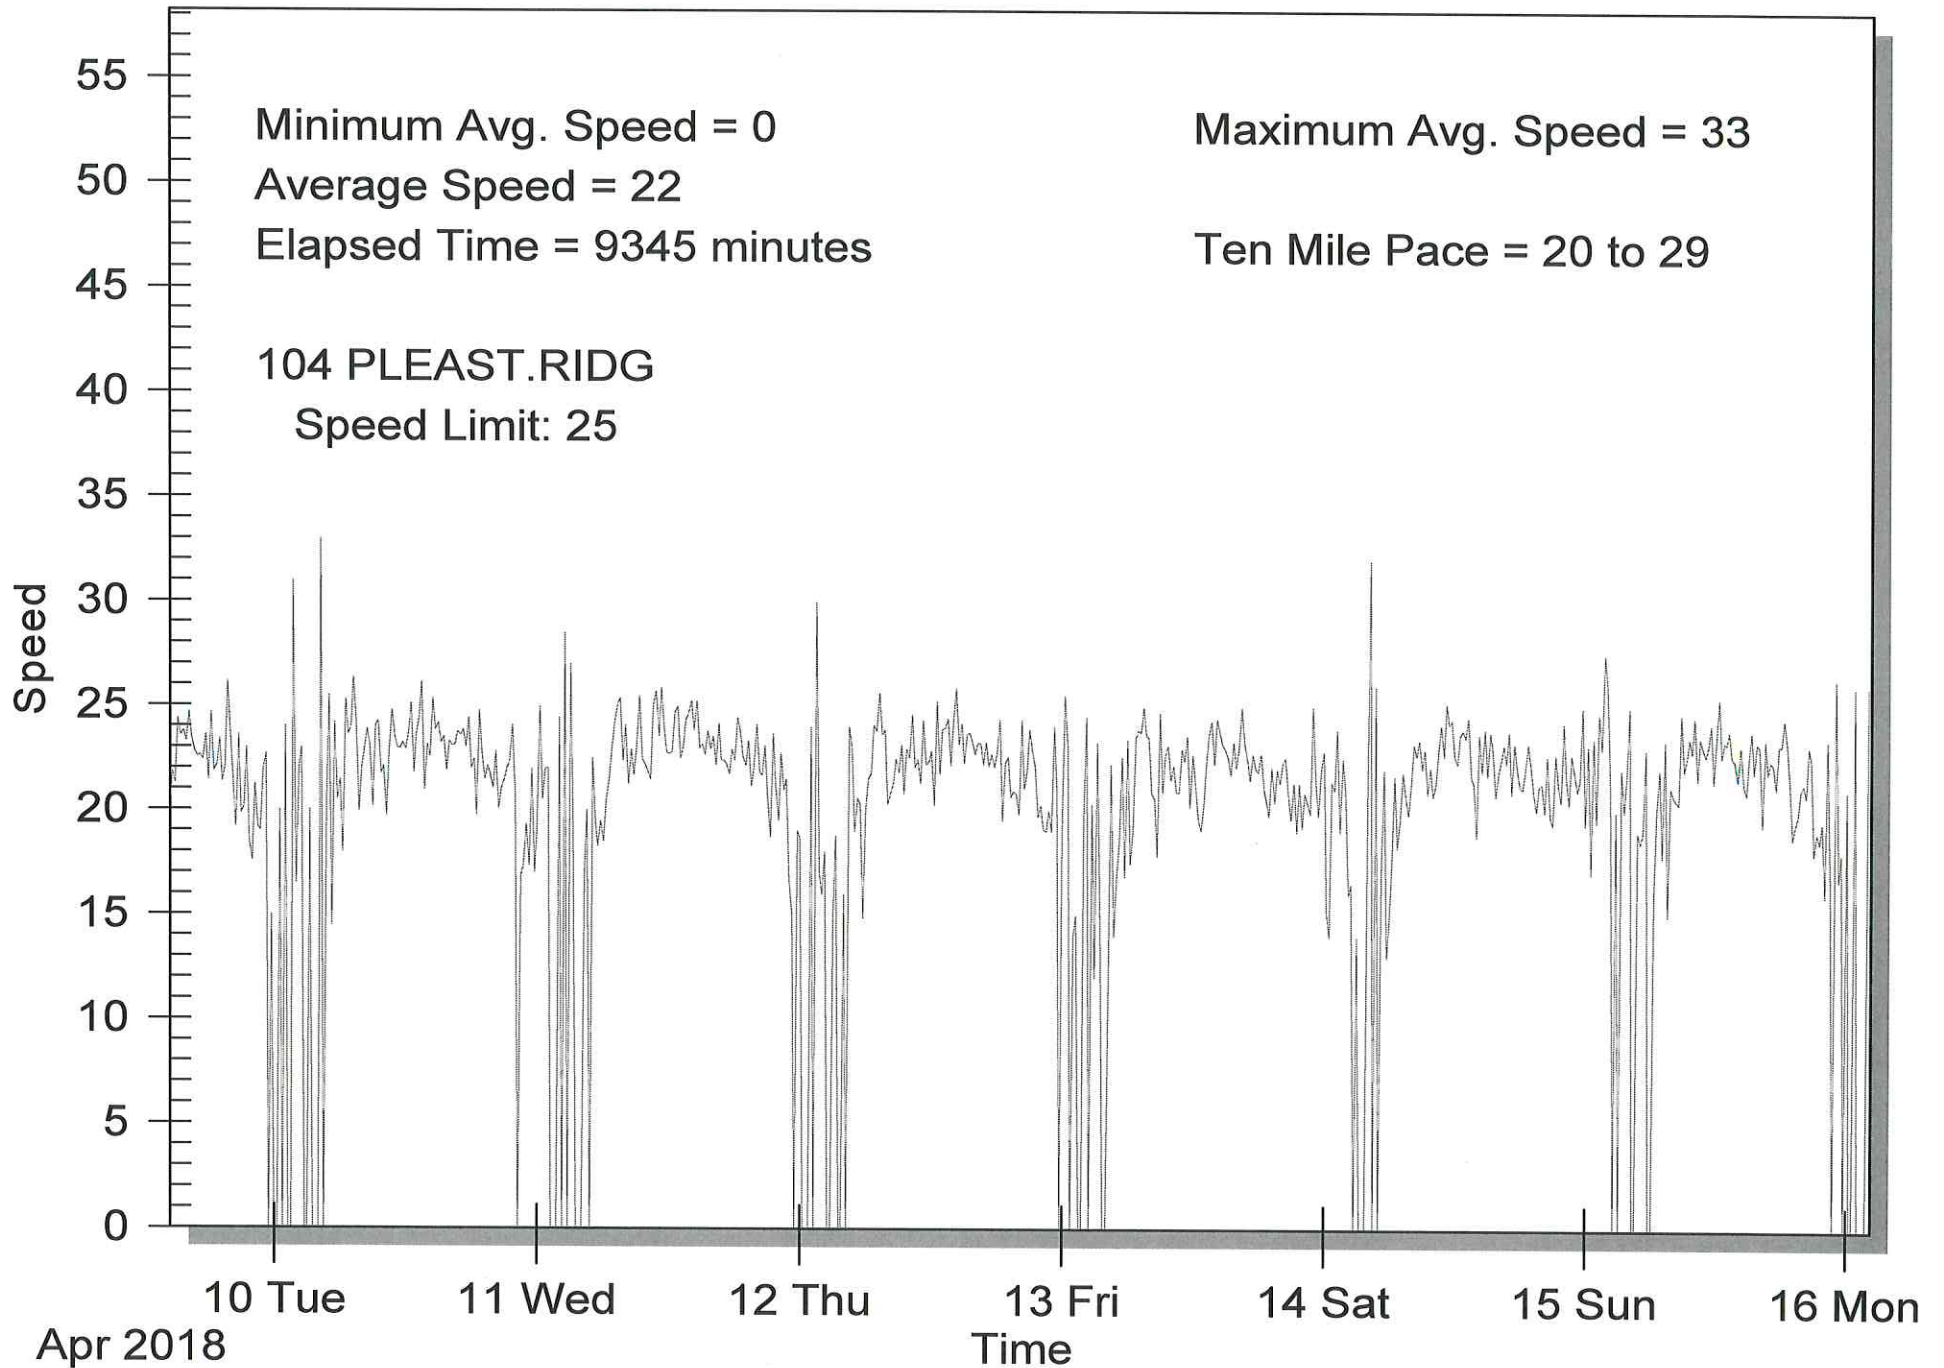

Speed vs. Time

FILENAME: <1B00039.DAT>