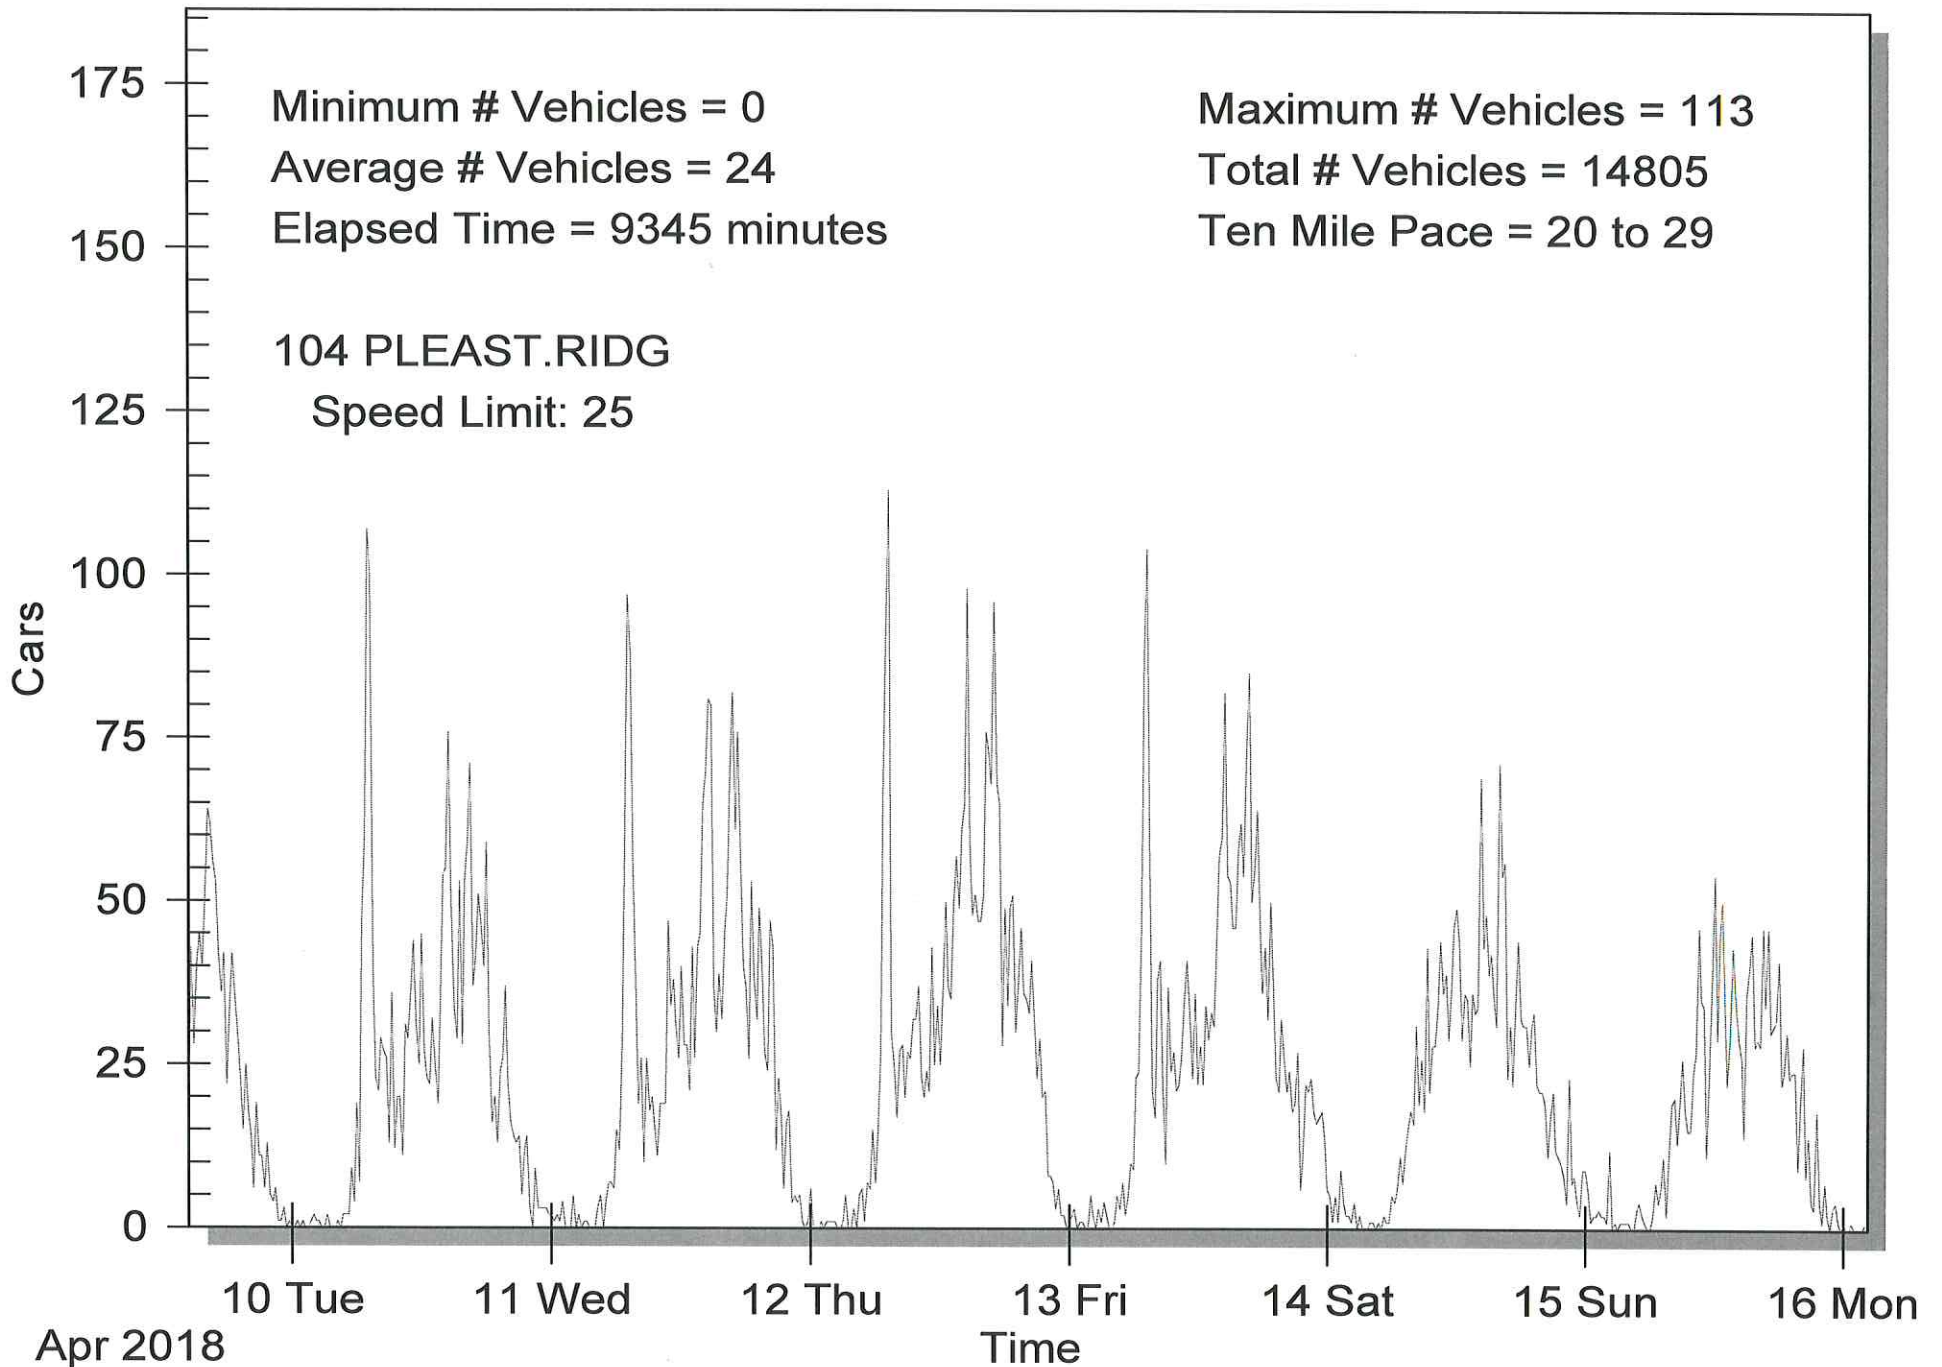

Cars vs. Time

FILENAME: <1B00039.DAT>