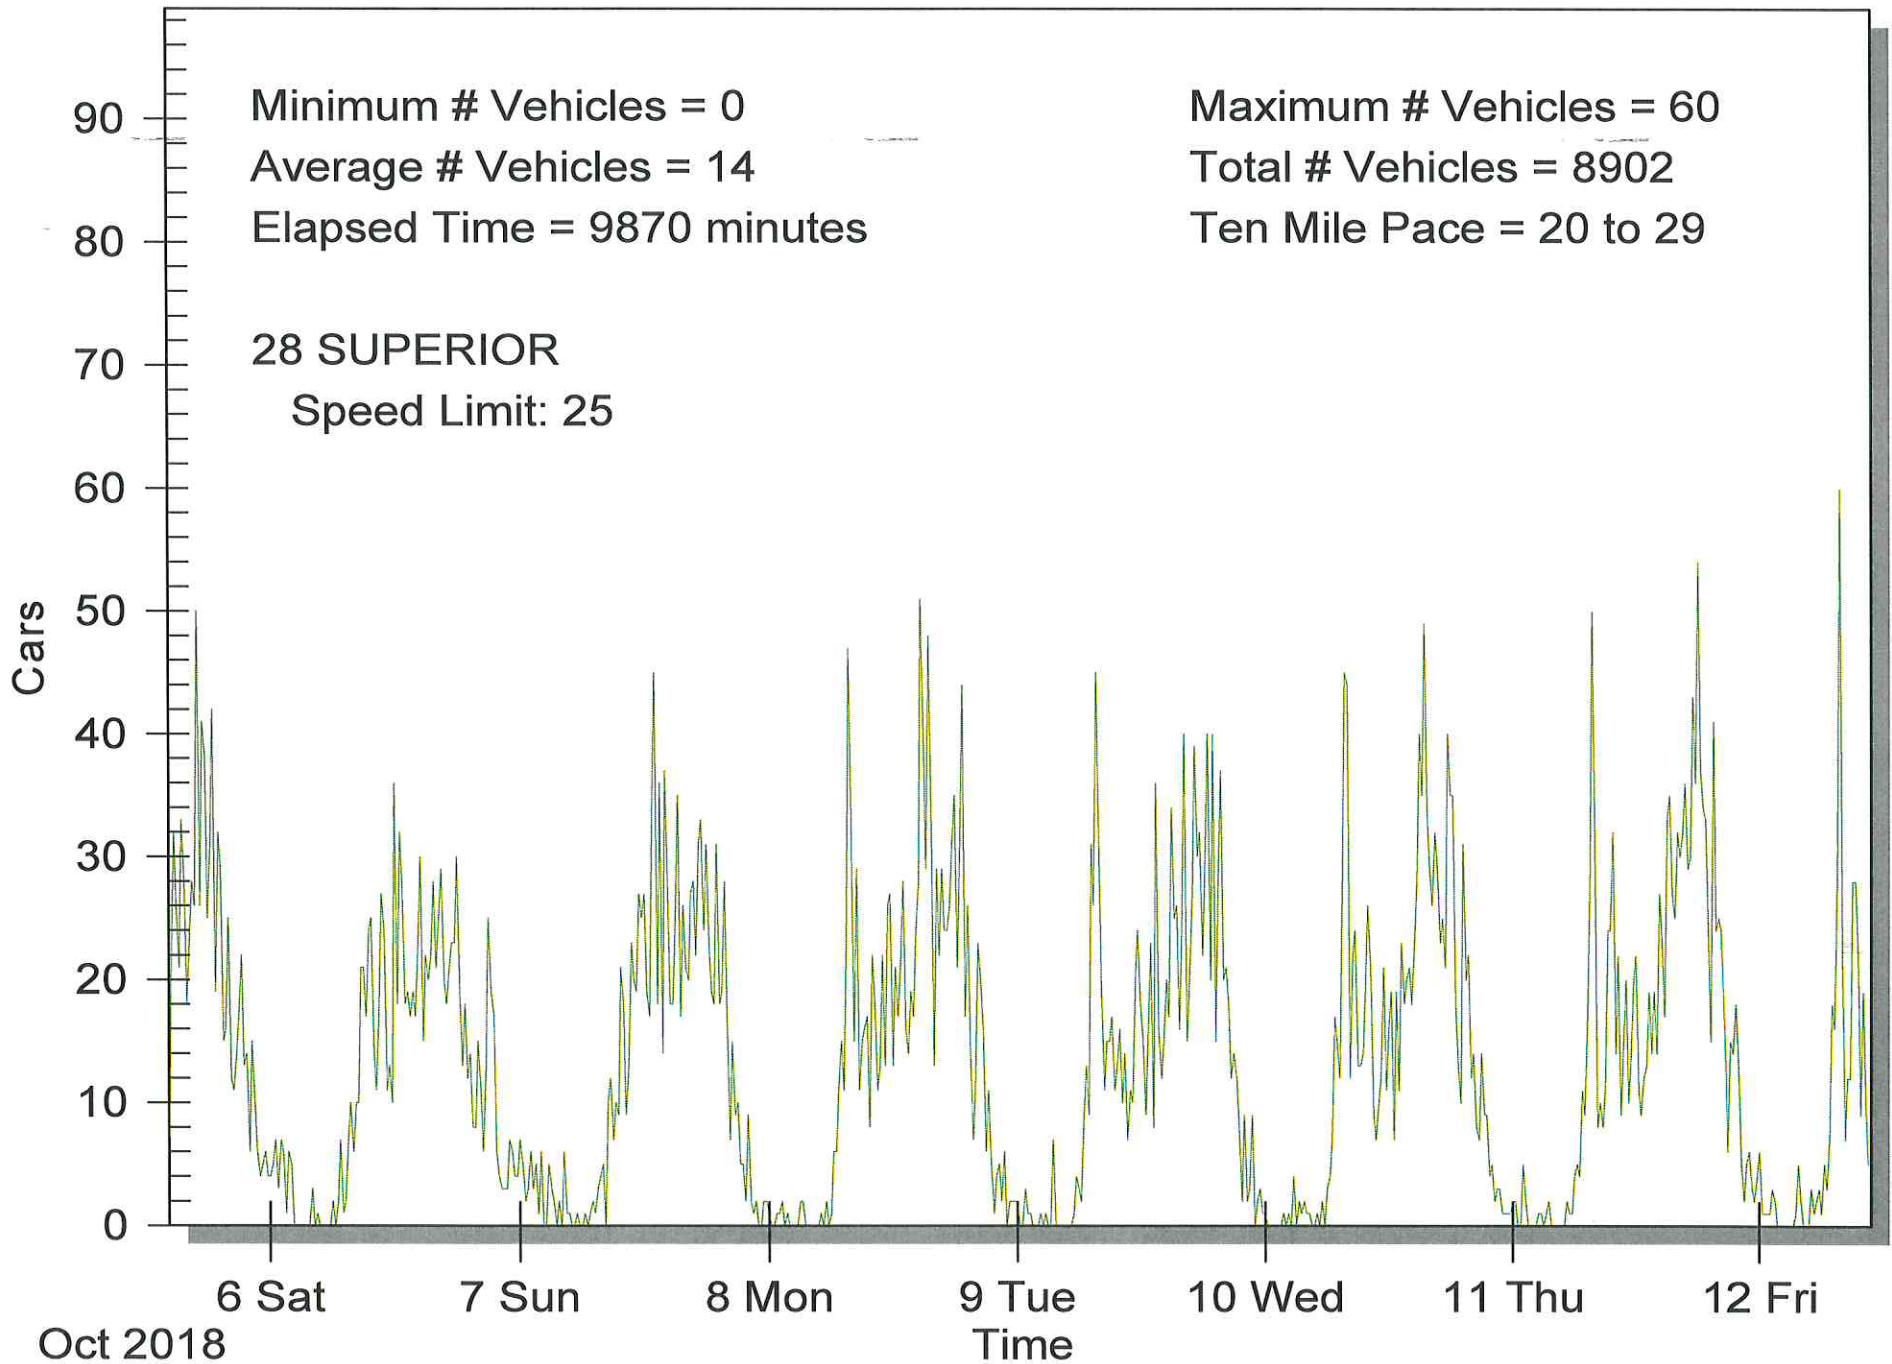

STEALTH SURVEY INFO

<28 SUPERIOR>

<>

POSTED SPEED LIMIT: <25>

SURVEY STARTED: <2018/10/05 14:15>

FILENAME: 1B00044.DAT

MIN SPEED ALLOWED <10> MAX SPEED ALLOWED <125>

TOTAL VEHICLES = 8902

MINIMUM SPEED = 10

MAXIMUM SPEED = 52

AVERAGE SPEED = 22.30

50th PERCENTILE = 23

85th PERCENTILE = 29

TEN MILE PACE = 20 to 29

END OF REPORT

Speed vs. Time

FILENAME: <1B00044.DAT>

Cars vs. Time

FILENAME: <1B00044.DAT>

Cars vs. Speed

FILENAME: <1B00044.DAT>