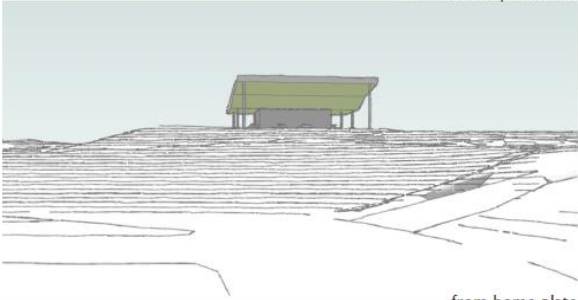

SCHEME 4 - BIG TOP

SCHEME 4 - BIG TOP

from new amphitheater

from home plate

from Grandview Drive

West elevation

from new path

from playground / South elevation

General Ormsby Mitchel Park

261 grandview drive, fort mitchell, kentucky
site concept | 06.01.2018