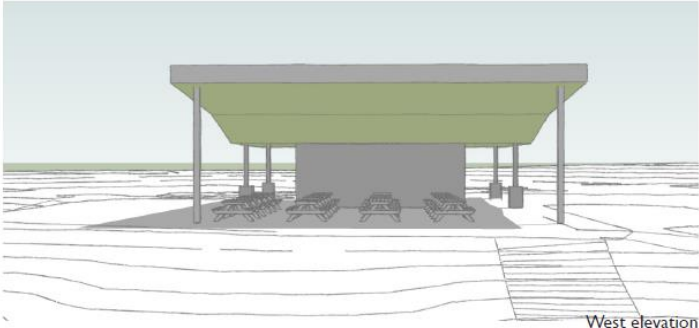

SCHEME 4 - BIG TOP

SCHEME 4 - BIG TOP

from new amphitheater

from home plate

from Grandview Drive

West elevation

from new path

from playground / South elevation

General Ormsby Mitchel Park

261 grandview drive, fort mitchell, kentucky
site concept | 06.01.2018