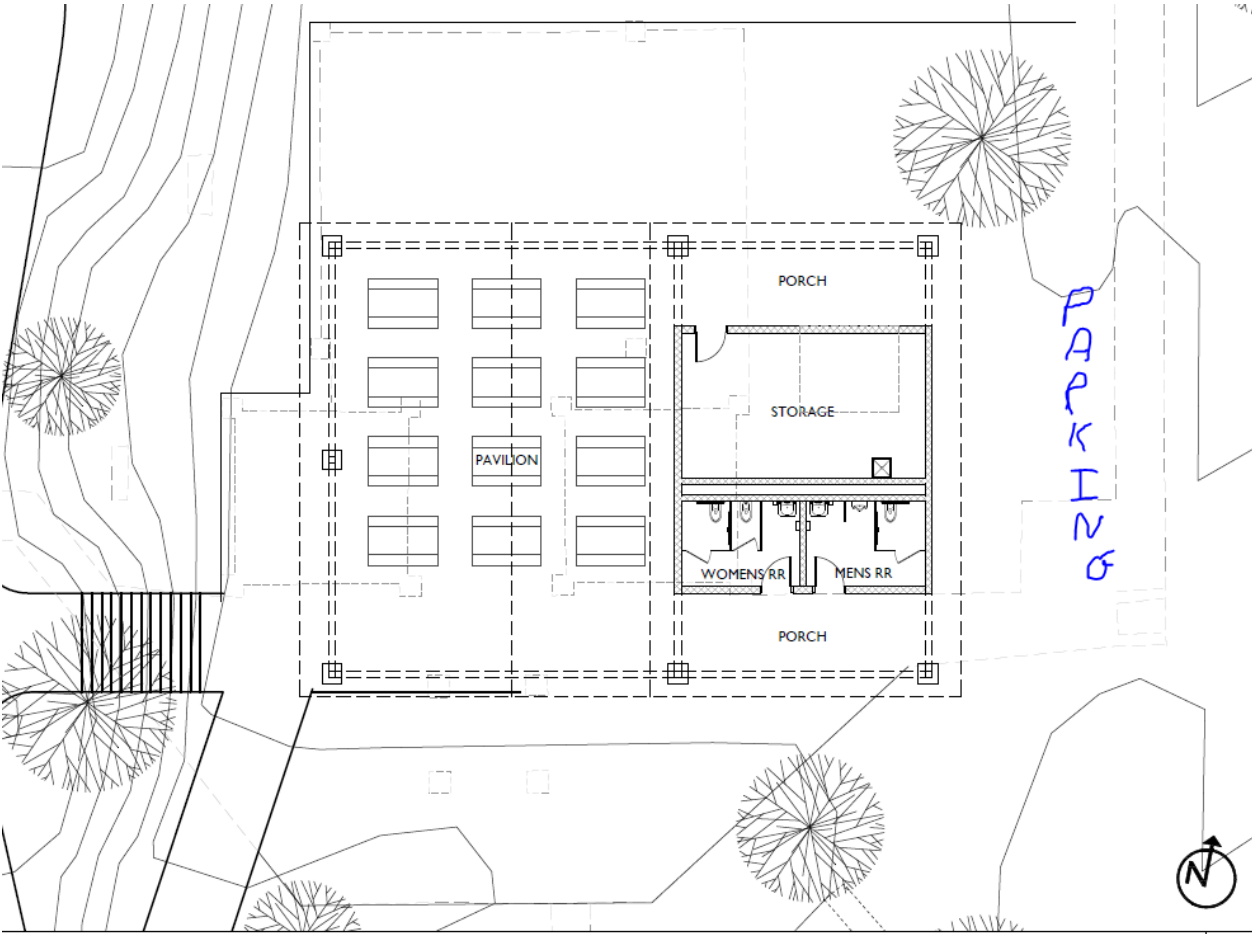

SCHEME 4 - BIG TOP

SCHEME 4 - BIG TOP

from new amphitheater

from home plate

from Grandview Drive

West elevation

from new path

from playground / South elevation

General Ormsby Mitchel Park

261 grandview drive, fort mitchell, kentucky
site concept | 06.01.2018