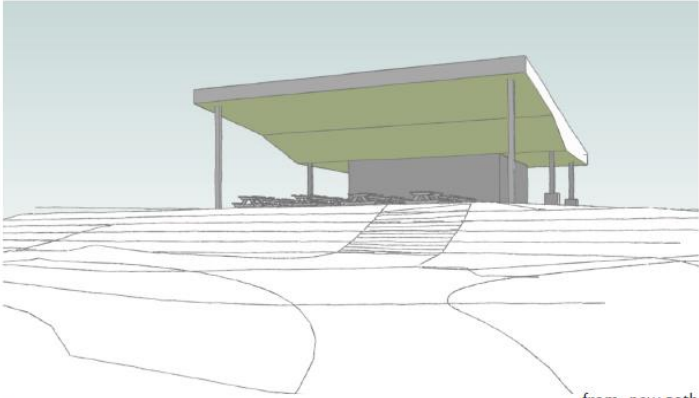

SCHEME 4 - BIG TOP

SCHEME 4 - BIG TOP

from new amphitheater

from home plate

from Grandview Drive

West elevation

from new path

from playground / South elevation

General Ormsby Mitchel Park

261 grandview drive, fort mitchell, kentucky
site concept | 06.01.2018