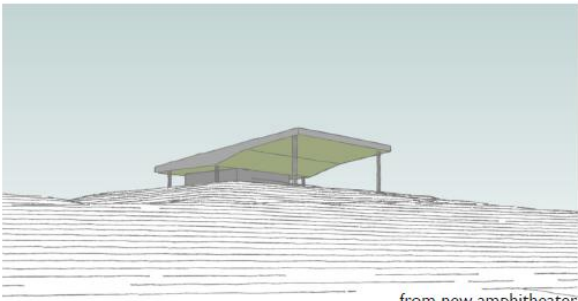

SCHEME 4 - BIG TOP

SCHEME 4 - BIG TOP

from new amphitheater

from home plate

from Grandview Drive

West elevation

from new path

from playground / South elevation

General Ormsby Mitchel Park

261 grandview drive, fort mitchell, kentucky
site concept | 06.01.2018